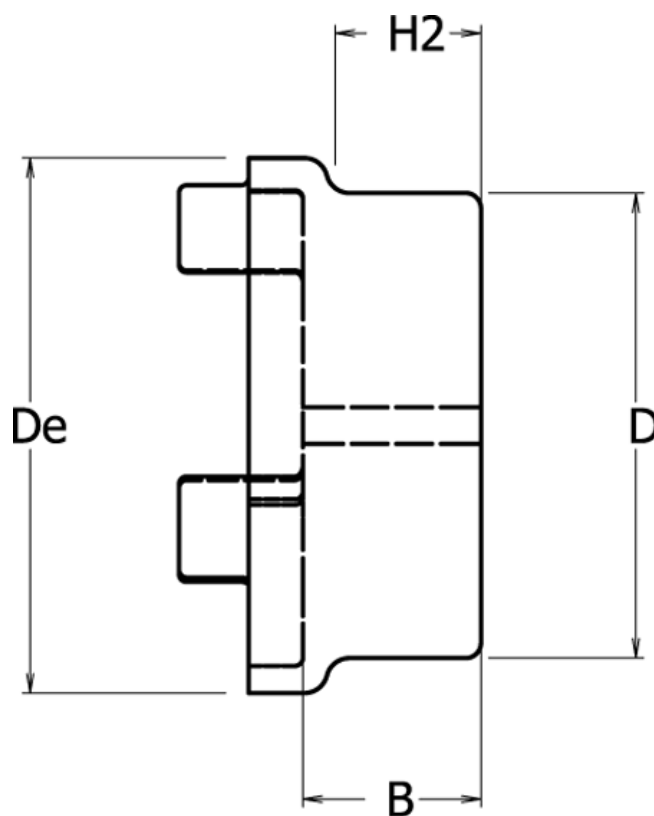

Article number: 3303070B

Description: Coupling Hub HRC-B 70

Udboringsnav maks. boring 32 mm

Measures

B = 23.5

D = 60

De = 69

H2 = 20

Max. bore mm = 32